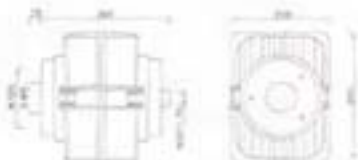

Max Watt : 400W
IP Rating : IP44
Socket : E40