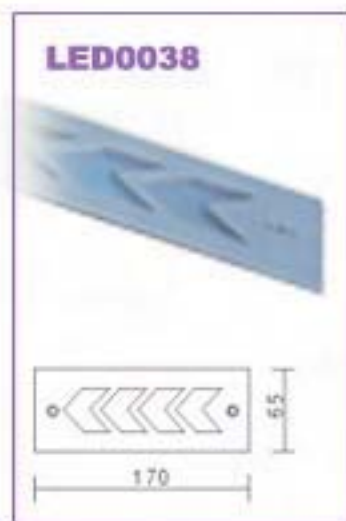

More designs and sizes upon request

Low Emitting Diode Lamp is suggested a trendy light source - The light of Future. We provide a wide range of "LED" light fitting for different applications such as directional signs and burial lights.