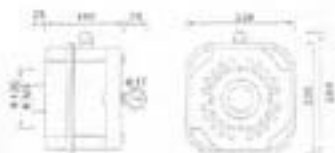

Max Watt : 400W
IP Rating : IP44
Socket : E40

HGB0022