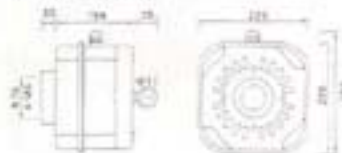

Max Watt : 400W
IP Rating : IP20
Socket : E40

Neck Connector & Glass Cover