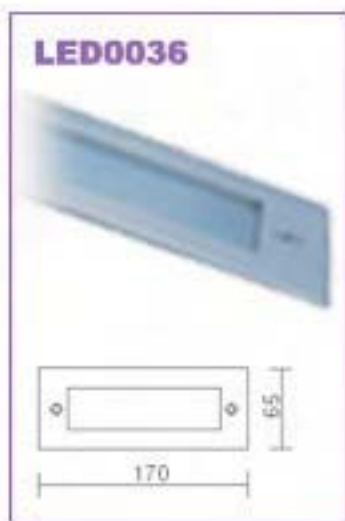

More designs and sizes upon request

Low Emitting Diode Lamp is suggested a trendy light source - The light of Future. We provide a wide range of "LED" light fitting for different applications such as directional signs and burial lights.