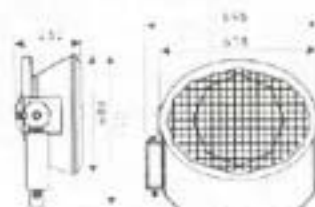

FL0197

Max Watt : MH 1000W
Socket : E40

FL0198

Max Watt : MH 1000W
Socket : E40

FL0199

Max Watt : MH 1000W
Socket : E40

Applications : Sports grounds, large industrial yards, tunnels, motorways, railways, road interections and more...